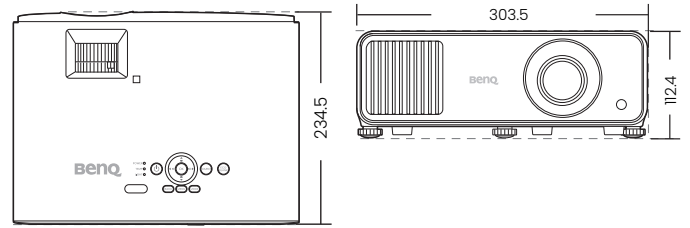

DIMENSIONS (MM)