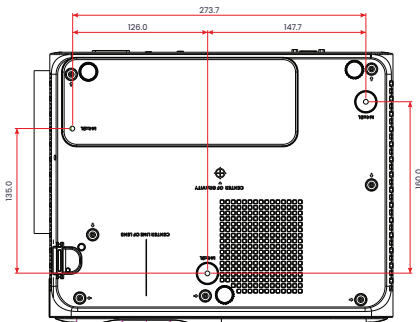

INPUT AND OUTPUT TERMINALS

DIMENSIONS

Unit: mm

PROJECTION DIMENSIONS

DISTANCE CHART

The screen aspect ratio is 16:9 and the projected picture is 16:9 aspect ratio.

Diagonal		Image Width		Image Height		Offset		Distance	
Inch	mm	Inch	mm	Inch	mm	Projector Top to Screen Bottom (A)		Center of Cover Glass to Screen (B)	
Inch	mm	Inch	mm	Inch	mm	Inch	mm	Inch	mm
90	2286	78	1992	44	1121	5.29	134.5	39.14	994.2
100	2540	87	2214	49	1245	5.88	149.4	43.49	1104.7
110	2794	96	2435	54	1370	6.47	164.4	47.84	1215.6
120	3048	105	2657	59	1494	7.06	179.3	52.19	1325.6
130	3302	113	2878	64	1619	7.65	194.3	56.54	1436.1
140	3556	122	3099	69	1743	8.24	209.2	60.89	1546.6
150	3810	131	3321	74	1868	8.82	224.1	65.24	1657.0
160	4064	139	3542	78	1992	9.41	239.1	69.59	1767.5
170	4318	148	3763	83	2117	10.00	254.0	73.94	1878.0
180	4572	157	3985	88	2241	10.59	269.0	78.28	1988.4
190	4826	166	4206	93	2366	11.18	283.9	82.63	2098.9
200	5080	174	4428	98	2491	11.77	298.9	86.98	2209.4
210	5334	183	4649	103	2615	12.35	313.8	91.33	2319.8
220	5588	192	4870	108	2740	12.94	328.7	95.68	2430.3

*To optimize your projection quality, we suggest to do the projection within non-gray area.

CEILING / WALL MOUNT INSTALLATION

Ceiling/wall mount screw: M4
L = 8 mm

benq.eu/en-eu/business/projector.html

BenQ