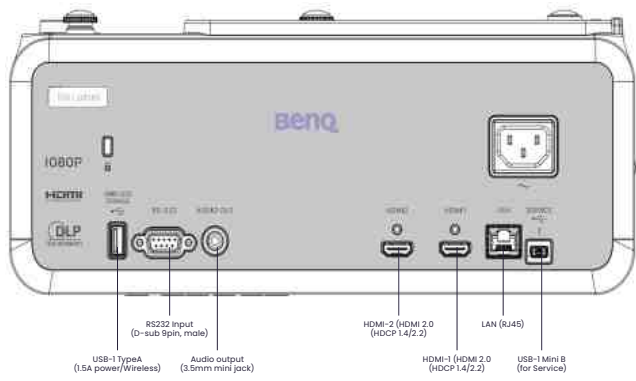

INPUT AND OUTPUT TERMINALS