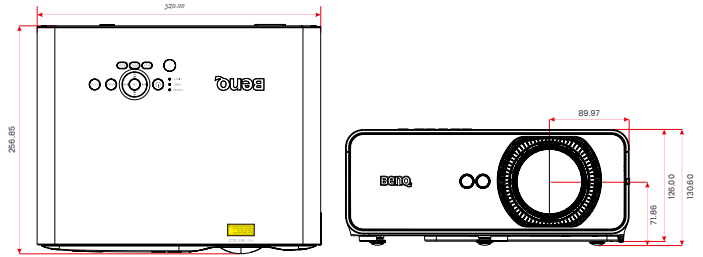

INPUT AND OUTPUT TERMINALS

DIMENSIONS

Unit: mm

PROJECTION DIMENSIONS

DISTANCE CHART

The screen aspect ratio is 16:9 and the projected picture is 16:9 aspect ratio.

Diagonal		Image Width		Image Height		Offset		Distance	
Inch	mm	Inch	mm	Inch	mm	Projector Top to Screen Bottom (A)		Center of Cover Glass to Screen (B)	
Inch	mm	Inch	mm	Inch	mm	Inch	mm	Inch	mm
90	2286	78	1992	44	1121	5.29	134.5	39.14	994.2
100	2540	87	2214	49	1245	5.88	149.4	43.49	1104.7
110	2794	96	2435	54	1370	6.47	164.4	47.84	1215.6
120	3048	105	2657	59	1494	7.06	179.3	52.19	1325.6
130	3302	113	2878	64	1619	7.65	194.3	56.54	1436.1
140	3556	122	3099	69	1743	8.24	209.2	60.89	1546.6
150	3810	131	3321	74	1868	8.82	224.1	65.24	1657.0
160	4064	139	3542	78	1992	9.41	239.1	69.59	1767.5
170	4318	148	3763	83	2117	10.00	254.0	73.94	1878.0
180	4572	157	3985	88	2241	10.59	269.0	78.28	1988.4
190	4826	166	4206	93	2366	11.18	283.9	82.63	2098.9
200	5080	174	4428	98	2491	11.77	298.9	86.98	2209.4
210	5334	183	4649	103	2615	12.35	313.8	91.33	2319.8
220	5588	192	4870	108	2740	12.94	328.7	95.68	2430.3