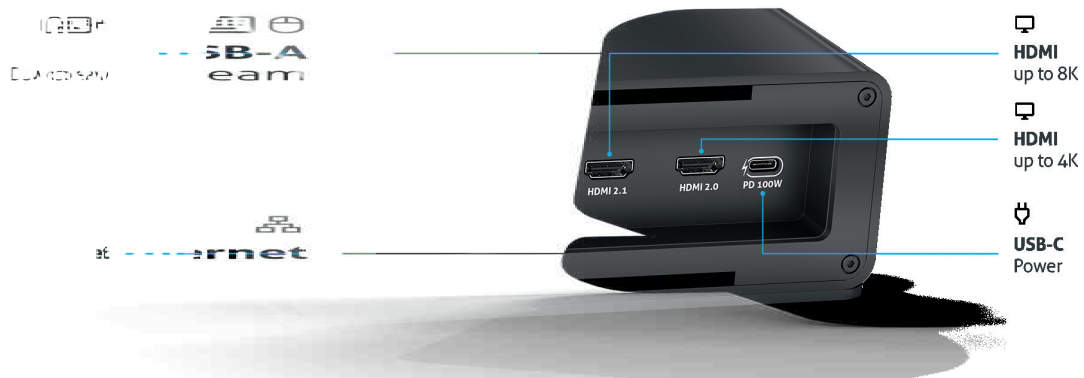

M2-ENC07-994x DATA SHEET

Technical Data

M2-ENC07-994x

Input / Output

Input	1x USB-C (Gen2 Upstream Port)
Output	1x HDMI 2.1, 1x HDMI 2.0, 1x USB-C (Gen1 Downstream Port), 2x USB-A (Gen1 Downstream Port), 1x GbE (RJ45)
Power	1x USB-C (100W power injection port)

Video

HDMI Standard	HDMI 2.0b and HDMI 2.1/ HDCP 2.3 (backwards compatible to HDCP 2.2/1.4)
Maximum Resolution MST/SST	4K@60Hz (4:4:4) 8bit (dual screen)
Maximum single output resolution	8K@30Hz (4:4:4) / 5K@60Hz (4:4:4) (single screen)
Multi screen support	Supports dual HDMI output, MST under Windows, SST under Windows & macOS
OS support	Support Windows 7/8/8.1/10/11, macOS, Linux, ChromeOS, etc.

USB Data

USB Upstream Port	USB 3.2 Gen2 (20Gbps)
USB Power Delivery (PD)	5V 0.9A, 9V 1.33A, 15V 2A and 20V 4.25A
USB Downstream Data Rate	USB 3.2 Gen1 (5Gbps per port)
USB Downstream Power	USB-C - 5V 1.3A; USB-A - 5V 2A (Shared)
Ethernet	1000Mbps (Gigabit)

General

Product Dimensions	83 x 177.60 x 80mm (with stand) 65 x 177.60 x 80mm (without stand)
Product Weight	792g
Housing Material	Aluminium housing / Plastic modules
Colour	Black / White / Space-Grey
Recommended Operation Temp.	15 - 35°C
Storage Temperature	0 - 60°C
Relative Humidity	30% - 60%
Power Supply	Not included (100W, e.g. VL-PSU110)
Power Consumption	121W max.

Front view

Rear view