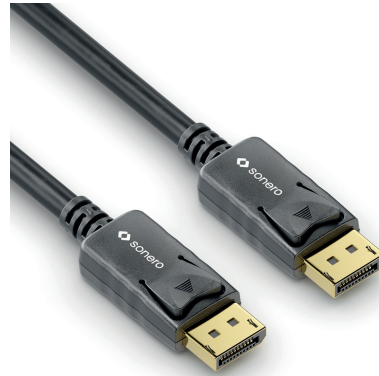

DisplayPort 1.4v Cable

DP Male > DP Male

- Max. Resolution 8K60Hz
- Gold Plated Contacts
- Triple Shielding

Item No.	Length
X-PDC020-010	1.00 m
X-PDC020-015	1.50 m
X-PDC020-018	1.80 m
X-PDC020-020	2.00 m
X-PDC020-030	3.00 m
X-PDC020-050	5.00 m