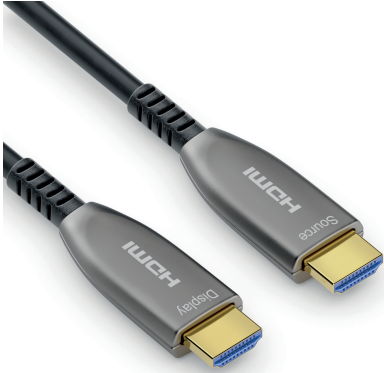

AOC Series

8K & 4K AOC Cables

4K AOC HDMI Cable

HDMI Male > HDMI Male

- HDMI 2.0b / 4K 60Hz / 18Gbps
- AOC Technology (Active Optical Cable)
- Copper / Fiber Hybrid Cable

Item No.	Length
X-AOC210-100	10.00 m
X-AOC210-150	15.00 m
X-AOC210-200	20.00 m
X-AOC210-250	25.00 m
X-AOC210-300	30.00 m
X-AOC210-400	40.00 m
X-AOC210-500	50.00 m