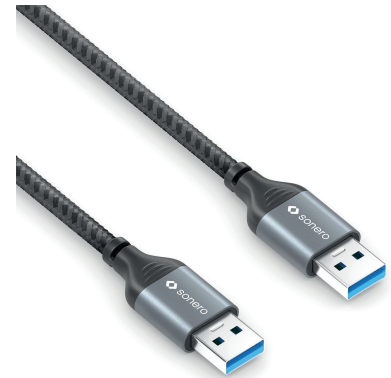

USB 3.0 Cable

USB A Male > USB A Male

- 5Gbps data transfer rate
- Aluminum connector & cotton braid jacket
- Plug & Play

Item No.	Length
SPC-U050-005	0.50 m
SPC-U050-010	1.00 m
SPC-U050-015	1.50 m
SPC-U050-020	2.00 m
SPC-U050-030	3.00 m