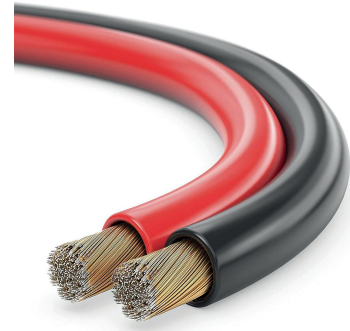

Speaker Cable

- 2x 0.75 mm²
- Black / Red
- CCA

Item No.	Length
S-SC2075RB-10	10.00 m
S-SC2075RB-20	20.00 m
S-SC2075RB-25	25.00 m
S-SC2075RB-30	30.00 m
S-SC2075RB-50	50.00 m
S-SC2075RB-100	100.00 m