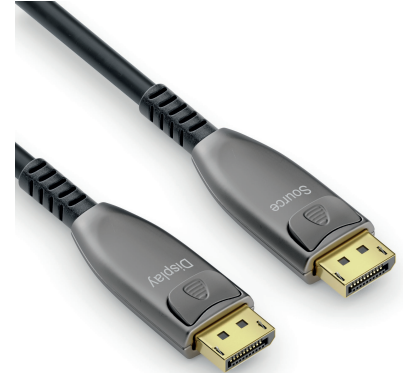

### 4K AOC HDMI Cable

HDMI Male > HDMI Male

- HDMI 2.0b / 4K 60Hz / 18Gbps
- AOC Technology (Active Optical Cable)
- Copper / Fiber Hybrid Cable

Item No.	Length
X-AOC210-100	10.00 m
X-AOC210-150	15.00 m
X-AOC210-200	20.00 m
X-AOC210-250	25.00 m
X-AOC210-300	30.00 m
X-AOC210-400	40.00 m
X-AOC210-500	50.00 m

### 8K AOC HDMI Cable

HDMI Male > HDMI Male

- HDMI 2.1 / 8K 60Hz / 48Gbps
- AOC Technology (Active Optical Cable)
- Copper / Fiber Hybrid Cable

Item No.	Length
X-AOC250-100	10.00 m
X-AOC250-150	15.00 m
X-AOC250-200	20.00 m
X-AOC250-250	25.00 m
X-AOC250-300	30.00 m
X-AOC250-400	40.00 m
X-AOC250-500	50.00 m

### 8K AOC DisplayPort Cable

DP Male > DP Male

- DisplayPort 1.4 / 8K 60Hz / 32.4Gbps
- AOC Technology (Active Optical Cable)
- Copper / Fiber Hybrid Cable

Item No.	Length
X-AOC350-100	10.00 m
X-AOC350-150	15.00 m
X-AOC350-200	20.00 m
X-AOC350-250	25.00 m
X-AOC350-300	30.00 m
X-AOC350-400	40.00 m
X-AOC350-500	50.00 m