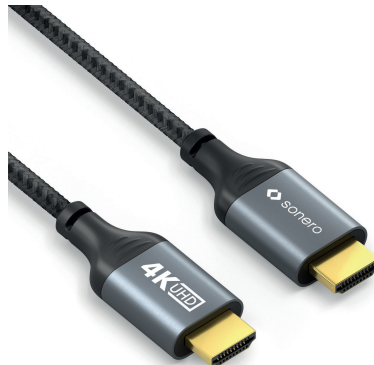

### 8K AOC DisplayPort Cable

DP Male > DP Male

- DisplayPort 1.4 / 8K 60Hz / 32.4Gbps
- AOC Technology (Active Optical Cable)
- Copper / Fiber Hybrid Cable

Item No.	Length
X-AOC350-100	10.00 m
X-AOC350-150	15.00 m
X-AOC350-200	20.00 m
X-AOC350-250	25.00 m
X-AOC350-300	30.00 m
X-AOC350-400	40.00 m
X-AOC350-500	50.00 m

### Premium 4K DisplayPort Cable

DisplayPort > DisplayPort

- Up to 4K60Hz video resolution
- Ultra High Definition
- Metal Connector

Item No.	Length
SPC-DP100-010	1.00 m
SPC-DP100-020	2.00 m
SPC-DP100-030	3.00 m

### Premium 8K DisplayPort Cable

DisplayPort > DisplayPort

- Up to 8K60Hz video resolution
- Ultra High Definition
- Metal Connector, Nylon Braid

Item No.	Length
SPC-DP110-010	1.00 m
SPC-DP110-020	2.00 m
SPC-DP110-030	3.00 m

### Premium 4K DisplayPort Adapter

DisplayPort > HDMI

- Up to 4K60Hz video resolution
- Ultra High Definition
- Metal Connector

Item No.	Length
SPC-DP200-002	0.10 m
SPC-DP200-010	1.00 m
SPC-DP200-020	2.00 m
SPC-DP200-030	3.00 m