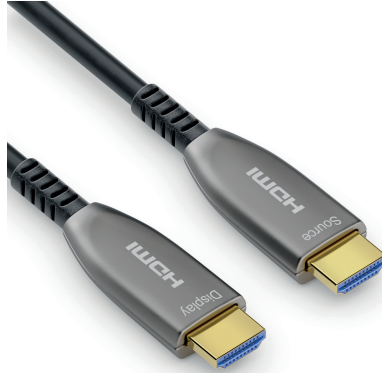

### 4K AOC HDMI Cable

HDMI Male > HDMI Male

- HDMI 2.0b / 4K 60Hz / 18Gbps
- AOC Technology (Active Optical Cable)
- Copper / Fiber Hybrid Cable

Item No.	Length
X-AOC210-100	10.00 m
X-AOC210-150	15.00 m
X-AOC210-200	20.00 m
X-AOC210-250	25.00 m
X-AOC210-300	30.00 m
X-AOC210-400	40.00 m
X-AOC210-500	50.00 m