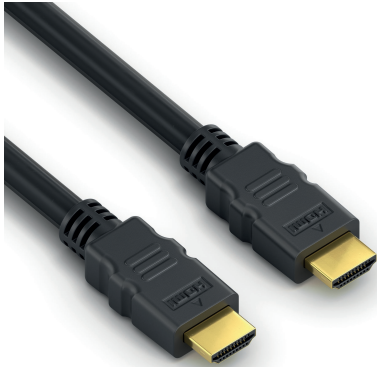

### Premium High Speed HDMI Extension Cable

HDMI A Male > HDMI A Female

- 4K High Speed Cable
- Metal Connector
- Double Shielding, Nylon Braid

Item No.	Length
X-PHC041-005	0.50 m
X-PHC041-010	1.00 m
X-PHC041-015	1.50 m
X-PHC041-020	2.00 m
X-PHC041-030	3.00 m

### 8K Ultra High Speed HDMI Cable

HDMI Male > HDMI Male

- HDMI 2.1 / 8K 60Hz / 48Gbps
- Gold Plated Contacts
- Triple Shielding

Item No.	Length
X-PHC110-005	0.50 m
X-PHC110-010	1.00 m
X-PHC110-015	1.50 m
X-PHC110-020	2.00 m
X-PHC110-030	3.00 m
X-PHC110-050	5.00 m

### 8K Ultra High Speed HDMI Cable

HDMI Male > HDMI Male

- HDMI 2.1 / 8K 60Hz / 48Gbps
- Gold Plated Contacts
- Triple Shielding, Nylon Braid

Item No.	Length
X-PHC111-005	0.50 m
X-PHC111-010	1.00 m
X-PHC111-015	1.50 m
X-PHC111-020	2.00 m
X-PHC111-030	3.00 m
X-PHC111-050	5.00 m