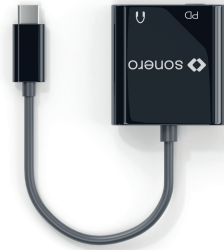

### 4K HDMI / USB Capture Dongle

HDMI Male > USB-A Male

- HDMI 1.4 / 4K 30Hz / 10.2Gbps
- HDMI to USB v2.0
- H.264 Codec

**Item No.**

---

X-AVT200

---

●