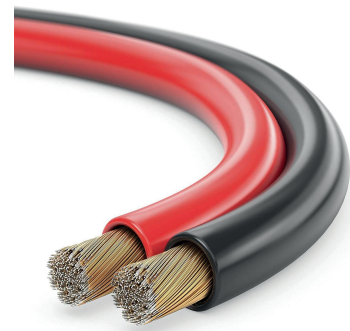

Speaker Cable

- 2x 1.50 mm²
- Black / Red
- CCA

Item No.	Length
S-SC2150RB-10	10.00 m
S-SC2150RB-20	20.00 m
S-SC2150RB-25	25.00 m
S-SC2150RB-30	30.00 m
S-SC2150RB-50	50.00 m
S-SC2150RB-100	100.00 m